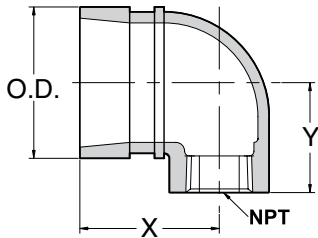

# FIG. SE-5 Groove x Thread Reducing 90° Elbow

- SE-5 ductile iron fittings are grooved on the large end and reduced size female NPT threaded on the small end. The SE-5 fittings are ideal for all types of applications where transition from grooved to female thread is required.
- SE-5 fittings allow for convenient connection of drains, vents, pressure gauges as well as direct connection of an end of line sprinkler head.
- All sizes are UL, ULC listed and FM approved for 300 PSI working pressure.

## SE-5 ELBOW

Nominal Size	O.D.	Max. Wk. Pressure	X	Y	Approx. Wt. Ea.
In./DN(mm)	In./mm	PSI/bar	In./mm	In./mm	Lbs./Kg
1¼ x ½ 32 x 15	1.660 42.2	300 20.7	1¾ 44	1⅝ 35	0.5 0.3
1¼ x ¾ 32 x 20	1.660 42.2	300 20.7	1⅞ 48	1⅝ 35	0.5 0.3
1¼ x 1 32 x 25	1.660 42.2	300 20.7	2 51	1½ 38	0.6 0.3
1½ x ½ 40 x 15	1.900 48.3	300 20.7	1¾ 44	1⅝ 35	0.6 0.3
1½ x ¾ 40 x 20	1.900 48.3	300 20.7	1⅞ 48	1⅝ 35	0.7 0.3
1½ x 1 40 x 25	1.900 48.3	300 20.7	2 51	1½ 38	0.8 0.4
2 x ½ 50 x 15	2.375 60.3	300 20.7	1¾ 44	1⅝ 41	0.8 0.4
2 x ¾ 50 x 20	2.375 60.3	300 20.7	1⅞ 48	1⅝ 41	0.9 0.4
2 x 1 50 x 25	2.375 60.3	300 20.7	2 51	1¾ 44	1.0 0.5
2½ x ½ 65 x 15	2.875 73.0	300 20.7	1¾ 44	1⅜⅞ 46	1.2 0.5
2½ x ¾ 65 x 20	2.875 73.0	300 20.7	1⅞ 48	1⅜⅞ 46	1.3 0.6
2½ x 1 65 x 25	2.875 73.0	300 20.7	2 51	1⅜⅞ 49	1.5 0.7
3 x ¾ 80 x 20	3.500 88.9	300 20.7	2⅞ 52	2⅝ 60	2.2 1.0
3 x 1 80 x 25	3.500 88.9	300 20.7	2⅞ 52	2½ 64	2.5 1.1